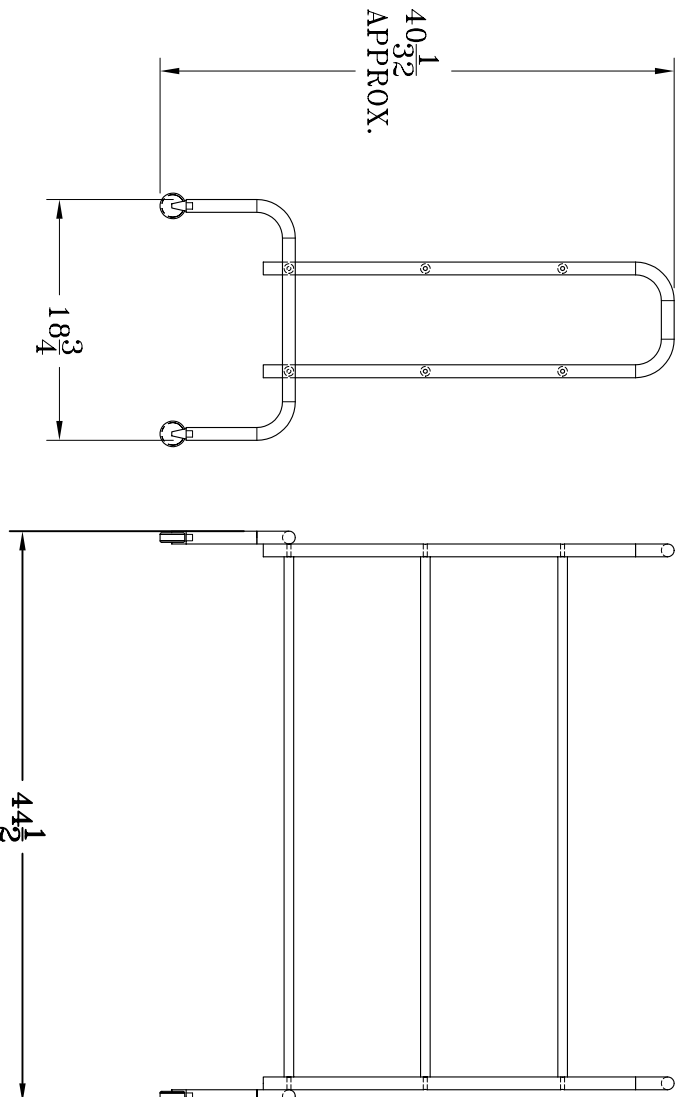

**SPALDING®**

**Scholastic Ball Rack  
Model # 411-600**

# SCHOLASTIC BALL RACK

DO NOT SCALE

SCG 0411600

# SPALDING SPECIFICATIONS

DATE: 01/01/06

**MODEL NUMBER:** 411600

**DESCRIPTION:** Scholastic Ball Rack

**GENERAL DIMENSIONS:** 18-3/4"x44-1/2"x40"  
Made of 3/4" and 1" tubing, chrome plated with  
four swivel casters.