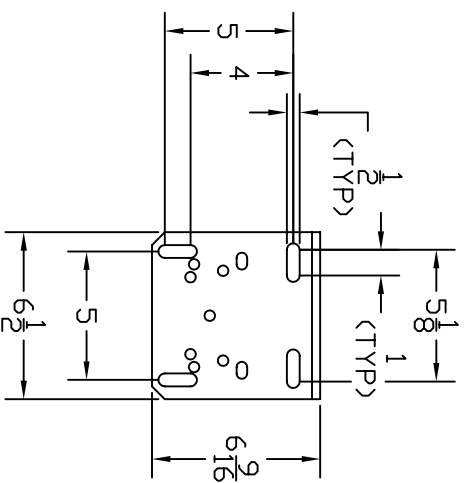

**SPALDING®**

**Super Goal  
Model # 411-551**

**GOAL MOUNTING PATTERN**

**SUPERGOAL**

DO NOT SCALE

Model #0411551

# SPALDING SPECIFICATIONS

DATE: 01/01/06

**MODEL NUMBER:** 411551

**DESCRIPTION:** Super Goal

**SPECIFICATIONS:**

Fixed rim shall be made of 5/8" round alloy steel to make an 18" inside diameter ring.

Goal shall have 5/8" cold rolled steel braces for maximum strength.

Goal shall have continuous "ram horn" style ties for easy net installation.

Goal shall be electrostatically powder coated orange.

Nylon net and mounting hardware included.

Goal shall have a universal mounting pattern (5" x 5" and 5" x 4") for attachment to any 48" x 72" backboard.