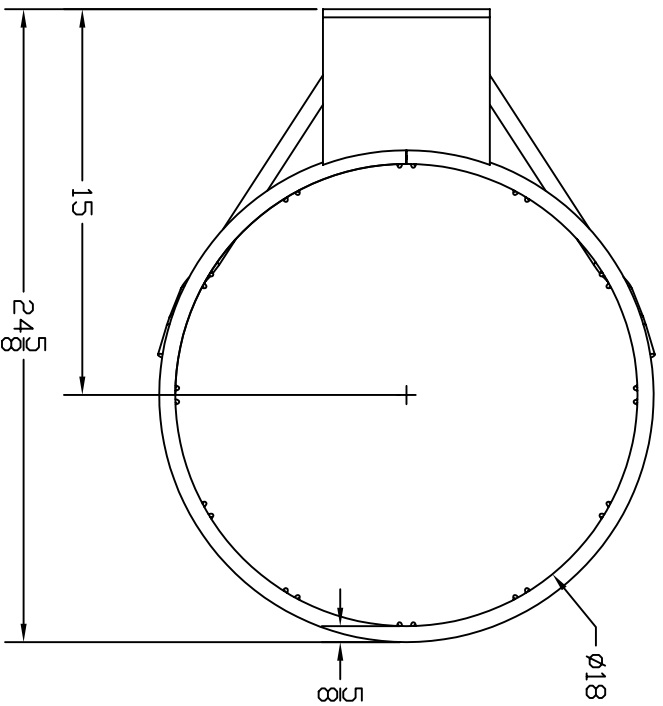

**SPALDING®**

**Super Goal  
Model # 411-551**

**GOAL MOUNTING PATTERN**

**SUPERGOAL**

DO NOT SCALE

Model #0411551

# SPALDING SPECIFICATIONS

DATE: 01/01/06

**MODEL NUMBER:** 411551

**DESCRIPTION:** Super Goal

**SPECIFICATIONS:**

Fixed rim shall be made of 5/8" round alloy steel to make an 18" inside diameter ring.

Goal shall have 5/8" cold rolled steel braces for maximum strength.

Goal shall have continuous "ram horn" style ties for easy net installation.

Goal shall be electrostatically powder coated orange.

Nylon net and mounting hardware included.

Goal shall have a universal mounting pattern (5" x 5" and 5" x 4") for attachment to any 48" x 72" backboard.

Goal shall have a one year warranty. Warranty not valid if used in a way not intended.

Shipping weight: 16 lbs.

[View Spec Print](#)