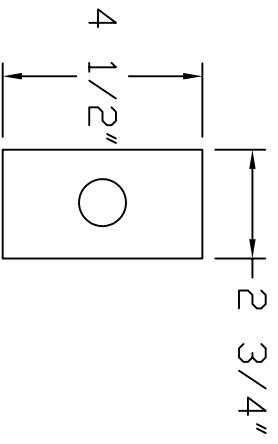

SPALDING®

**LynRus Deluxe Key Switch
Model # 402-991**

SS COVER PLATE

INCLUDED W/ SWITCH

DELUXE KEY SWITCH

DO NOT SCALE

SCG 0402991

SPALDING SPECIFICATIONS

DATE: 01/01/06

MODEL NUMBER: 0402991

DESCRIPTON: DELUXE KEY SWITCH-LYNRUS

SPECIFICATIONS:

Heavy duty

Double pole – Double throw

10 Amp

A more secure and attractive alternative to the usual prong type key switch that comes standard with the electric winch.