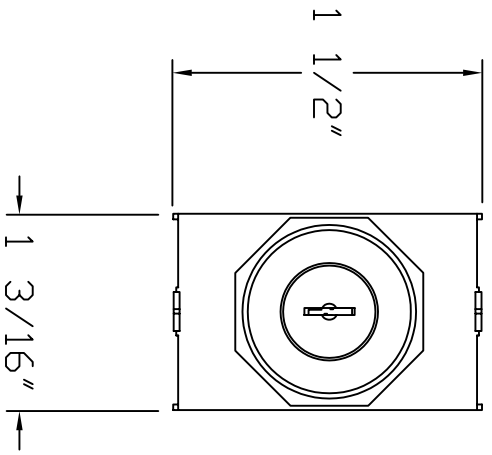

SPALDING®

**LynRus Deluxe Key Switch
Model # 402-991**

SS COVER PLATE

INCLUDED W/ SWITCH

DELUXE KEY SWITCH

DO NOT SCALE

SCG 0402991

SPALDING SPECIFICATIONS

DATE: 01/01/06

MODEL NUMBER: 0402991

DESCRIPTON: DELUXE KEY SWITCH-LYNRUS

SPECIFICATIONS:

Heavy duty

Double pole – Double throw

10 Amp

A more secure and attractive alternative to the usual prong type key switch that comes standard with the electric winch.