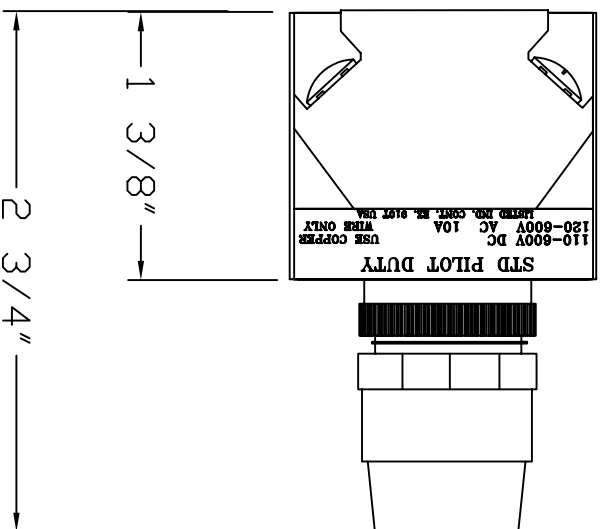

SPALDING®

**LynRus Deluxe Key Switch
Model # 402-991**

SS COVER PLATE

INCLUDED W/ SWITCH

DELUXE KEY SWITCH

DO NOT SCALE

SCG 0402991

SPALDING SPECIFICATIONS

DATE: 01/01/06

MODEL NUMBER: 0402991

DESCRIPTON: DELUXE KEY SWITCH-LYNRUS

SPECIFICATIONS:

Heavy duty

Double pole – Double throw

10 Amp

A more secure and attractive alternative to the usual prong type key switch that comes standard with the electric winch.