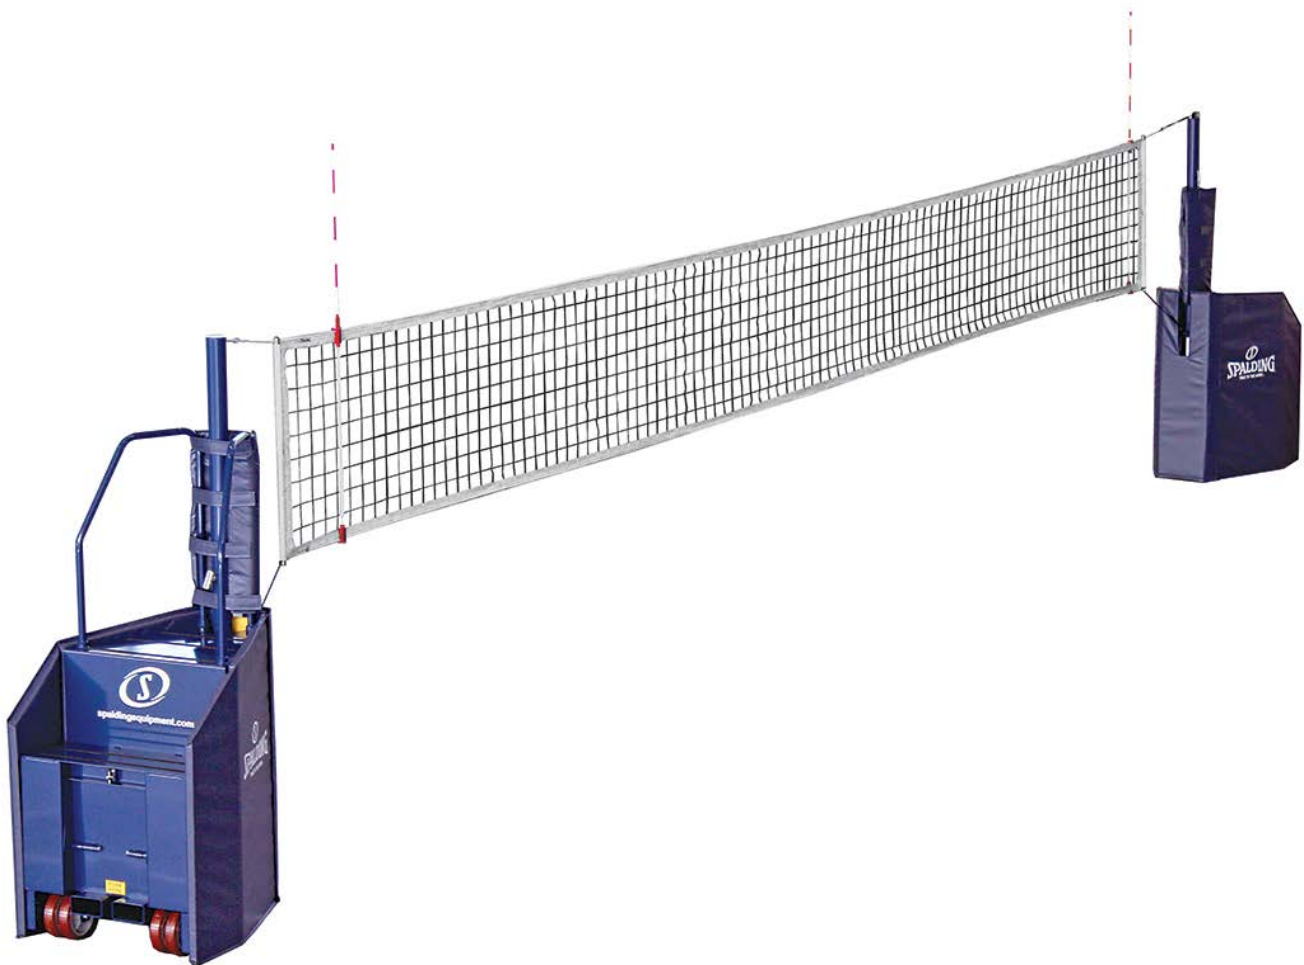

SPALDING SPECIFICATIONS

DATE: 1/30/13

MODEL NUMBER: 438165

DESCRIPTION: PORTABLE VOLLEYBALL SET

SPECIFICATIONS:

This system includes the following:

- (1) 408048 ANTENNA PACKAGE
- (1) 434203 36" QUICK SET NET
- (1) 438206 REF SIDE PAD PACKAGE
- (1) 438207 NON REF PAD PACKAGE
- (1) 438255 NON REF VB PORTABLE
- (1) 438260 REF VB PORTABLE
- (1) 438280 PVB WINCH UPRIGHT
- (1) 438281 PVB NON-WINCH UPRIGHT

See individual specs on above products.

Shipping Information: Approx. weight 2550lbs.