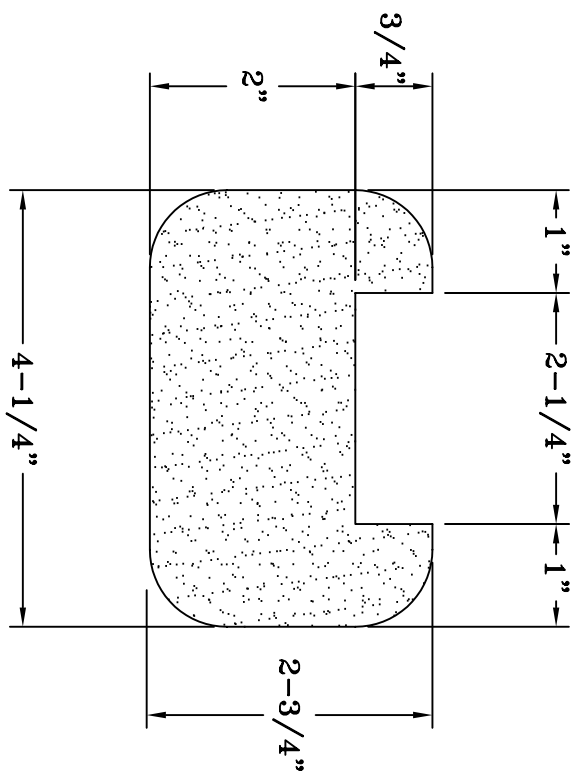

SPALDING®

**Peel-N-Stick Padding
Model # 411-400**

FOR GLASS BACKBOARDS ONLY

3M ADHESIVE
TAPE

AVAILABLE IN FIVE COLORS

PEEL 'N' STICK
BACKBOARD PADDING

DO NOT SCALE

PART # 04111400

SPALDING SPECIFICATIONS

DATE: 01/01/06

MODEL NUMBER: 411400-411405

DESCRIPTON: Peel 'N' Stick Padding for Glass Backboards

SPECIFICATIONS:

Peel 'N' Stick is an inexpensive protection for players against the sharp edges of glass backboards.

Padding shall be provided to protect 15" up either side of the backboard to meet all professional, college, high school, and FIBA specifications.

The padding shall be closed cell gray rubber providing a full 2" in thickness from the bottom and sides of the backboard frame. The 1-inch thick lip extending 3/4" from bottom and sides of backboard shall further protect the front and back surfaces of the backboard frame.