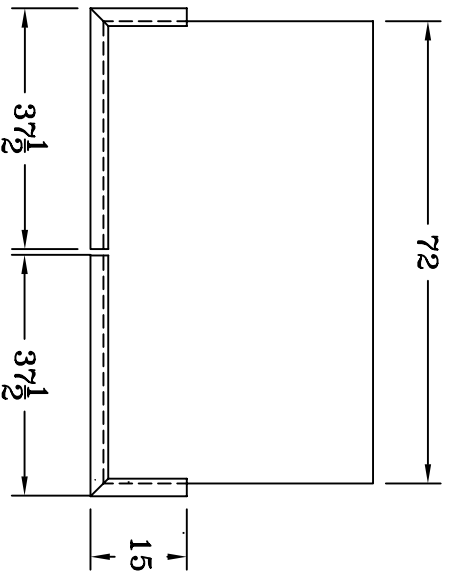

SPALDING®

**Peel-N-Stick Padding
Model # 411-400**

FOR GLASS BACKBOARDS ONLY

3M ADHESIVE
TAPE

AVAILABLE IN FIVE COLORS

PEEL 'N' STICK
BACKBOARD PADDING

DO NOT SCALE

PART # 04111400

SPALDING SPECIFICATIONS

DATE: 01/01/06

MODEL NUMBER: 411400-411405

DESCRIPTON: Peel 'N' Stick Padding for Glass Backboards

SPECIFICATIONS:

Peel 'N' Stick is an inexpensive protection for players against the sharp edges of glass backboards.

Padding shall be provided to protect 15" up either side of the backboard to meet all professional, college, high school, and FIBA specifications.

The padding shall be closed cell gray rubber providing a full 2" in thickness from the bottom and sides of the backboard frame. The 1-inch thick lip extending 3/4" from bottom and sides of backboard shall further protect the front and back surfaces of the backboard frame.