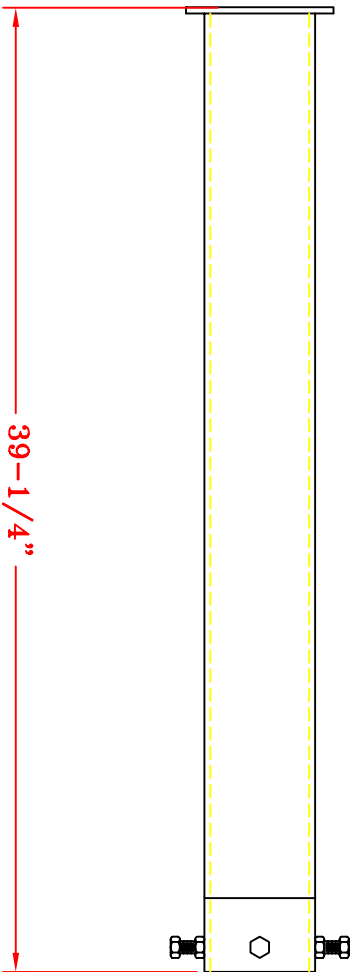

# **SPALDING®**

**OD1B Gooseneck Pole System  
4-1/2" Dia. x 5' Extension  
Model # 402-822**

**OD1B**  
**OUTDOOR BACKSTOP**

DO NOT SCALE

SCG 0402822

# SPALDING SPECIFICATIONS

DATE: 01/01/06

**MODEL NUMBER:** 402822

**DESCRIPTION:** OD1B Gooseneck Outdoor Pole System

**SPECIFICATIONS:**

The OD1B shall be a 4-1/2" O.D. heavy duty galvanized gooseneck single pole.

It is designed for direct mount only for maximum strength in the critical rim mounting area.

The OD1B shall have a 5' extension.

Direct burial in concrete is recommended. Optional ground sleeve sold separately (model SL1A).

Conditional lifetime warranty.

**SHIPPING WEIGHT:** 200 lbs.

OD1B pole system (0402821) also available and includes a 1202 Backboard & SR2 Goal.

**SHIPPING WEIGHT:** 295 lbs.

OD1A SLEEVE  
OUTDOOR BACKSTOP