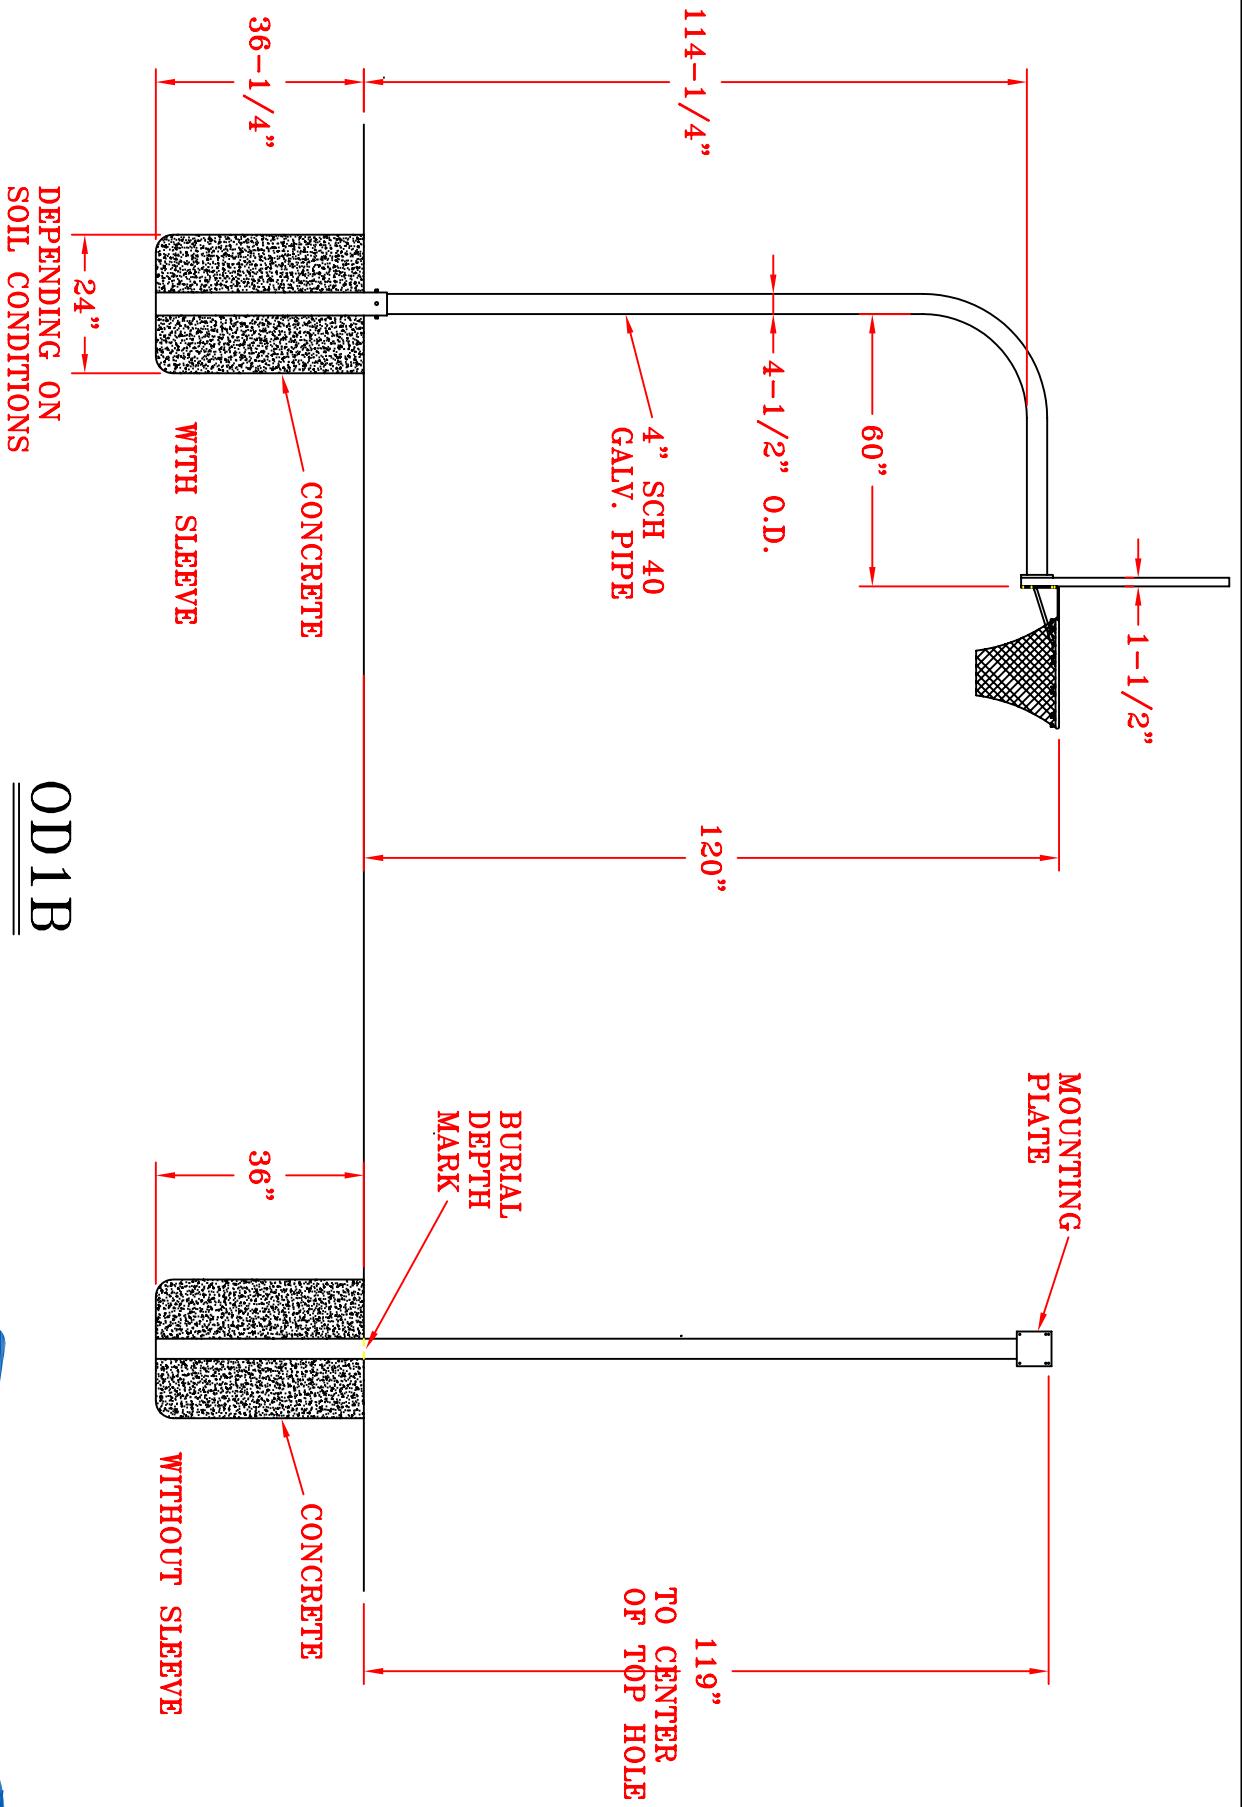

# **SPALDING®**

**OD1B Gooseneck Pole System  
4-1/2" Dia. x 5' Extension  
Model # 402-822**

**OD1B**  
**OUTDOOR BACKSTOP**

DO NOT SCALE

SCG 0402822

# SPALDING SPECIFICATIONS

DATE: 01/01/06

**MODEL NUMBER:** 402822

**DESCRIPTION:** OD1B Gooseneck Outdoor Pole System

**SPECIFICATIONS:**

The OD1B shall be a 4-1/2" O.D. heavy duty galvanized gooseneck single pole.

It is designed for direct mount only for maximum strength in the critical rim mounting area.

The OD1B shall have a 5' extension.

Direct burial in concrete is recommended. Optional ground sleeve sold separately (model SL1A).

Conditional lifetime warranty.

**SHIPPING WEIGHT:** 200 lbs.

OD1B pole system (0402821) also available and includes a 1202 Backboard & SR2 Goal.

**SHIPPING WEIGHT:** 295 lbs.

OD1A SLEEVE  
OUTDOOR BACKSTOP