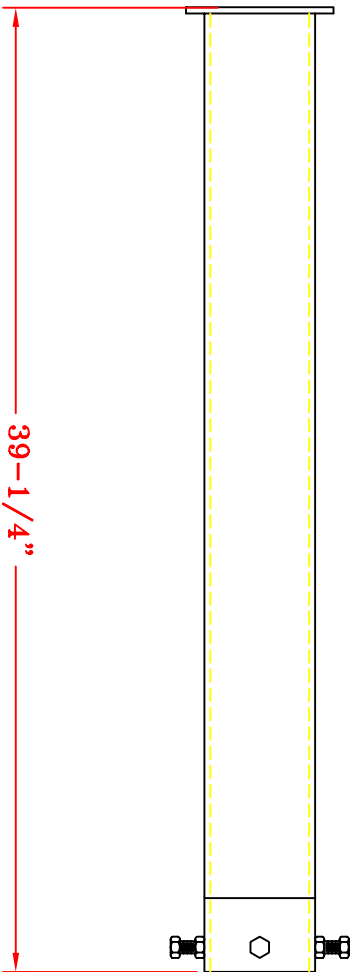

SPALDING®

**OD1A Gooseneck Pole System
4-1/2" Dia. x 4' Extension
Model # 402-800**

OD1A
OUTDOOR BACKSTOP

DO NOT SCALE

SCG 0402800

SPALDING SPECIFICATIONS

ATE: 01/01/06

MODEL NUMBER: 402800

DESCRIPTION: OD1A Gooseneck Outdoor Pole System

SPECIFICATIONS:

The OD1A shall be a 4-1/2" O.D. heavy duty galvanized gooseneck single pole.

It is designed for direct mount only for maximum strength in the critical rim mounting area.

The OD1A shall have a 4' extension.

Direct burial in concrete is recommended. Optional ground sleeve sold separately (model SL1A).

Conditional lifetime warranty.

SHIPPING WEIGHT: 175 lbs.

OD1A pole system (0402799) also available and includes a 1202 Backboard & SR2 Goal.

SHIPPING WEIGHT: 270 lbs.

OD1A SLEEVE
OUTDOOR BACKSTOP

DO NOT SCALE

SCG 0402816