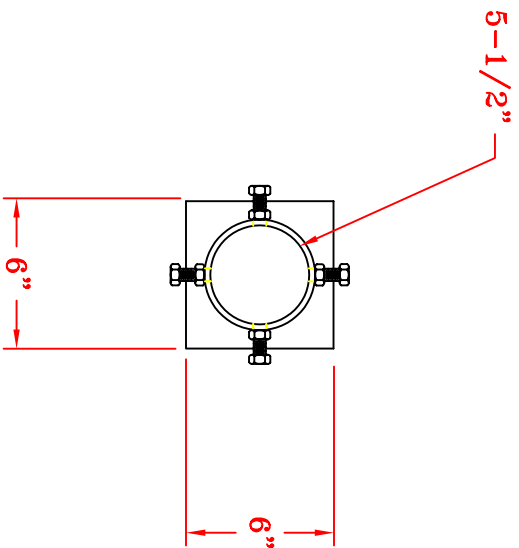

OD1A SLEEVE
OUTDOOR BACKSTOP

DO NOT SCALE

SCG 0402816