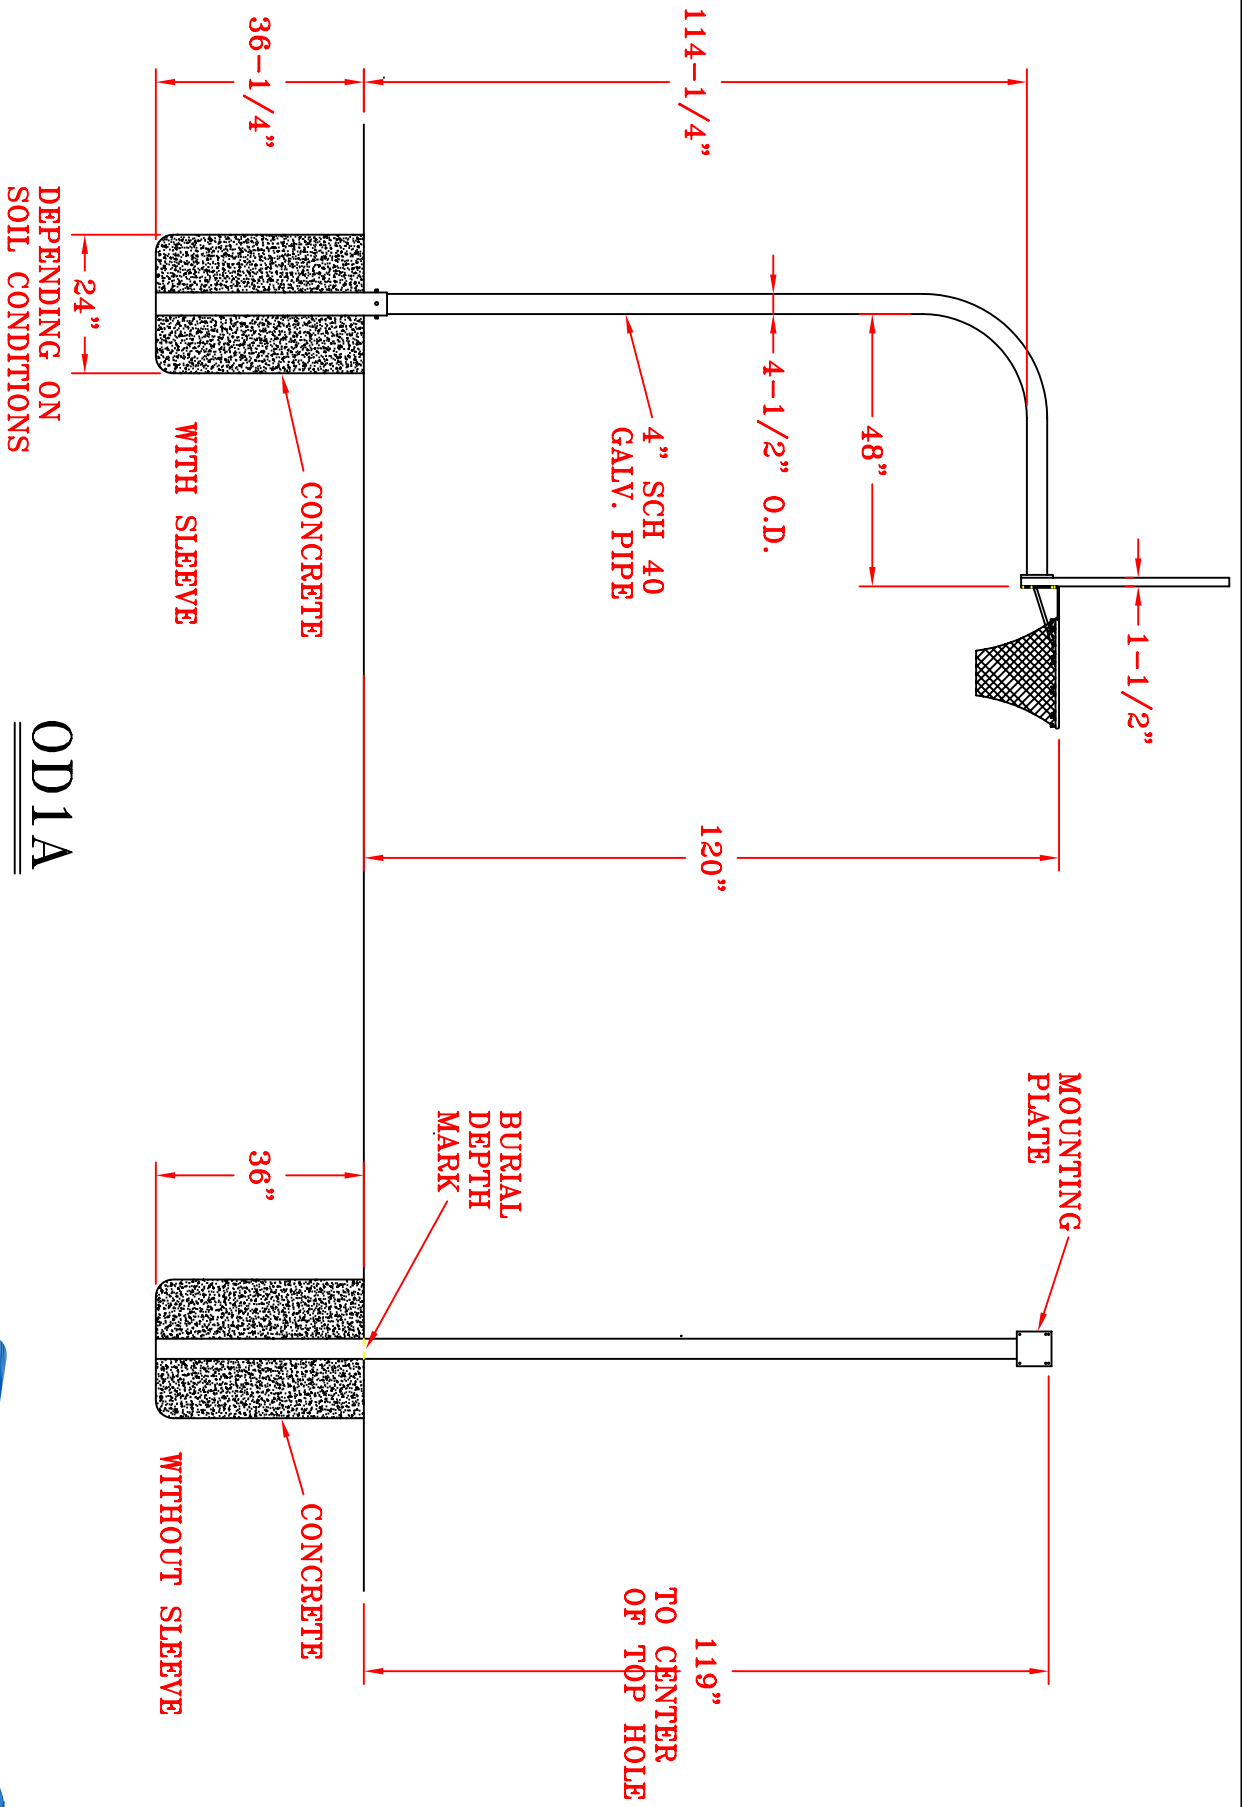

SPALDING®

**OD1A Gooseneck Pole System
4-1/2" Dia. x 4' Extension
Model # 402-800**

OD1A
OUTDOOR BACKSTOP

DO NOT SCALE

SCG 0402800

SPALDING SPECIFICATIONS

ATE: 01/01/06

MODEL NUMBER: 402800

DESCRIPTION: OD1A Gooseneck Outdoor Pole System

SPECIFICATIONS:

The OD1A shall be a 4-1/2" O.D. heavy duty galvanized gooseneck single pole.

It is designed for direct mount only for maximum strength in the critical rim mounting area.

The OD1A shall have a 4' extension.

Direct burial in concrete is recommended. Optional ground sleeve sold separately (model SL1A).

Conditional lifetime warranty.

SHIPPING WEIGHT: 175 lbs.

OD1A pole system (0402799) also available and includes a 1202 Backboard & SR2 Goal.

SHIPPING WEIGHT: 270 lbs.

OD1A SLEEVE
OUTDOOR BACKSTOP

DO NOT SCALE

SCG 0402816