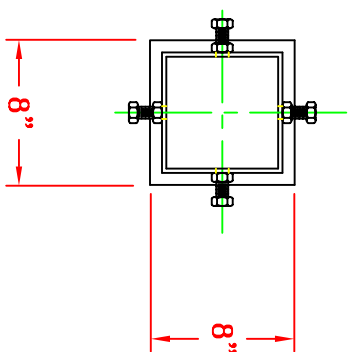

OD6 SLEEVE
OUTDOOR BACKSTOP

DO NOT SCALE

SCG 0402820