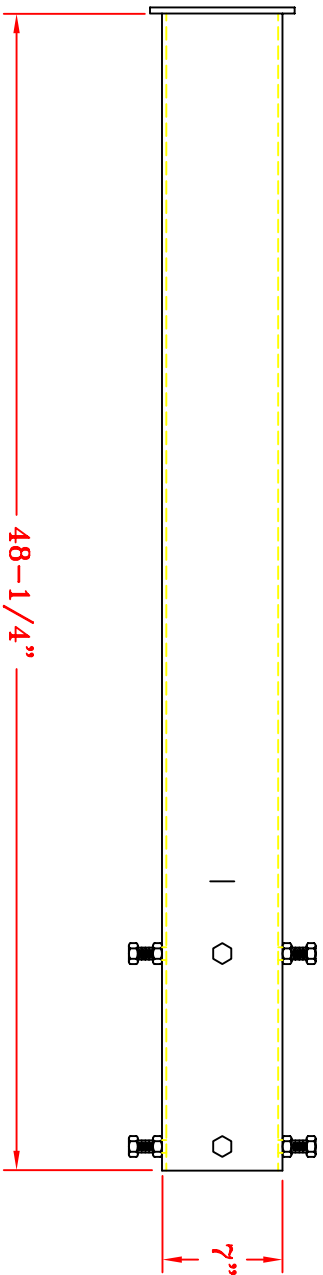

OD6 SLEEVE
OUTDOOR BACKSTOP

DO NOT SCALE

SCG 0402820