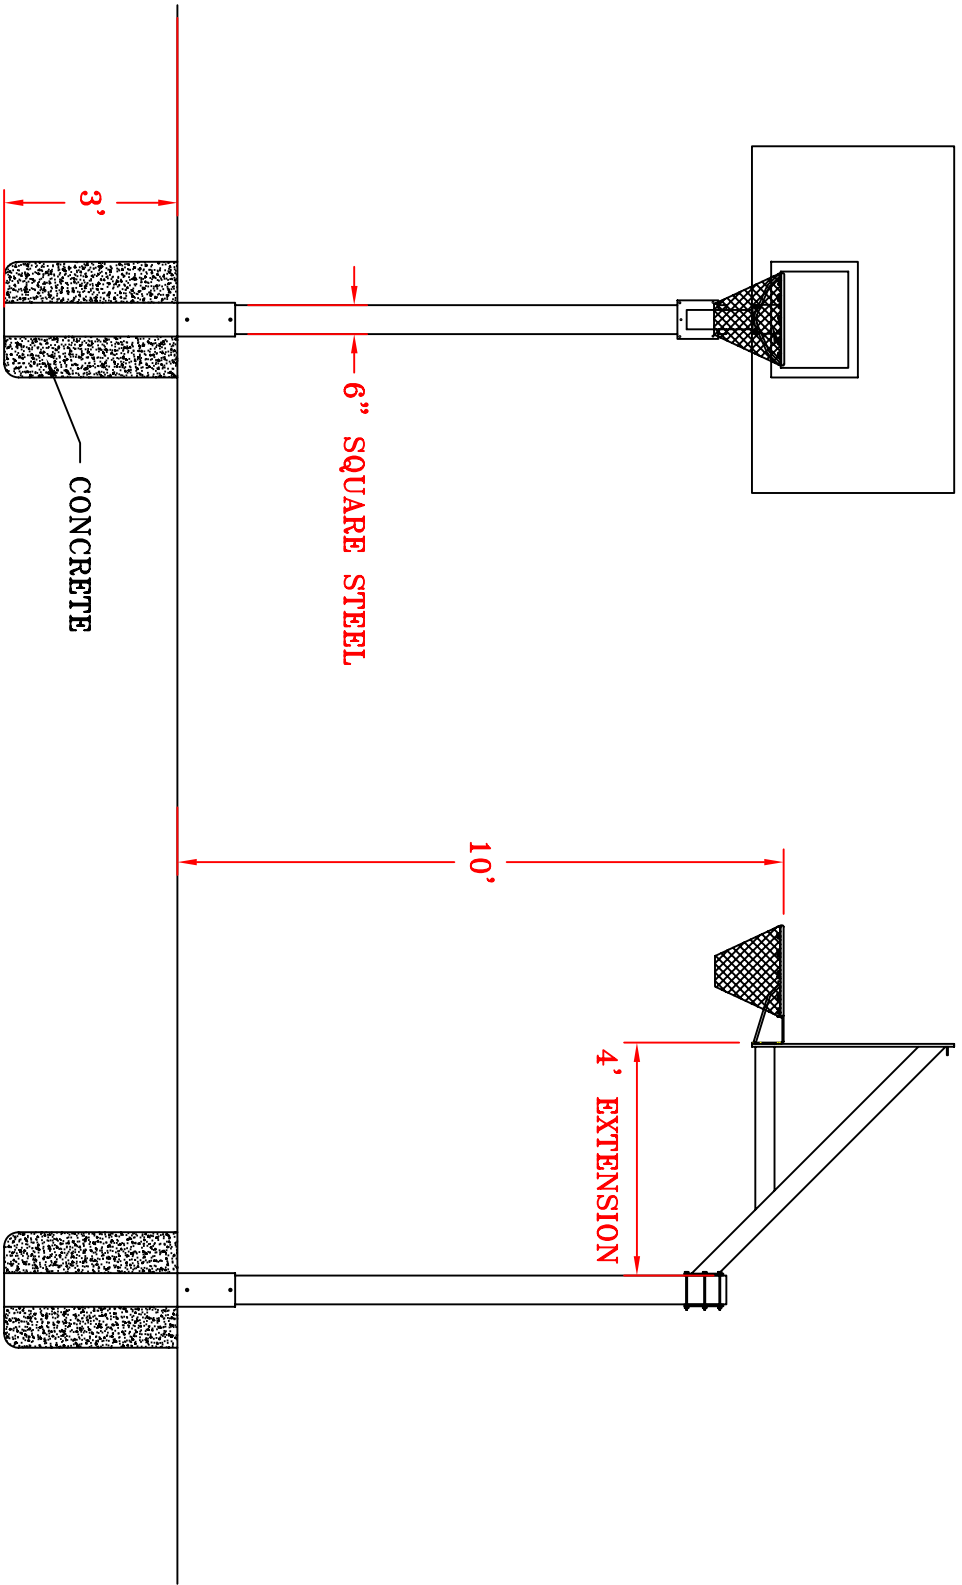

# **SPALDING®**

**OD6 Dominator Pole System  
6" Sq. x 4' Extension  
Model # 402-797**

**OD6 SYSTEM**  
**OUTDOOR BACKSTOP**

DO NOT SCALE

SCG 0402797

# SPALDING SPECIFICATIONS

DATE: 01/01/06

**MODEL NUMBER:** 402797

**DESCRIPTION:** OD6 Dominator Outdoor Pole System

## **SPECIFICATIONS:**

The OD6 shall be a 6" square pole.

Designed to withstand the vigorous play of inner city leagues, park & recreation programs, and any court that hosts aggressive play.

Safety stop provides a positive stop should bolts loosen.

Direct 3' burial in concrete is recommended. Ground sleeve optional (0402820).

The Roughneck system shall have a lifetime unconditional warranty.

**SHIPPING WEIGHT:** 90 lbs.

OD6 pole system (0402806) also available which includes 1302 backboard & SD4 goal.